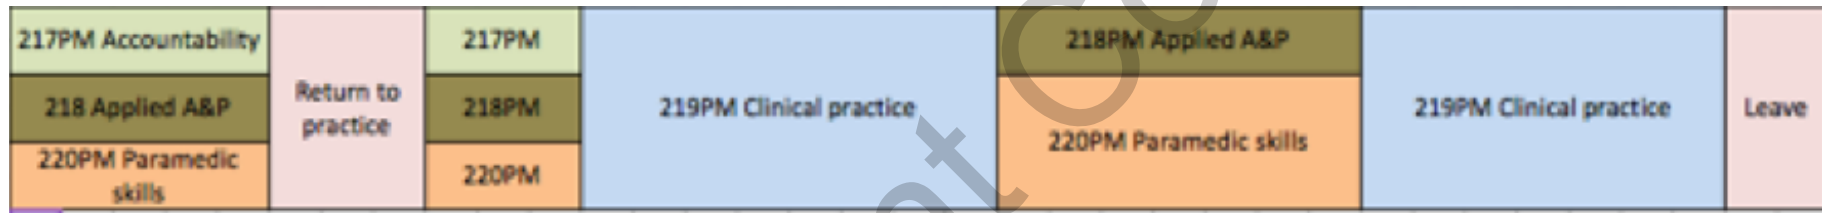

Diploma in Higher Education in Paramedic Science (2014-

5

3

8

7

7

'In University'

'In Practice Placement'